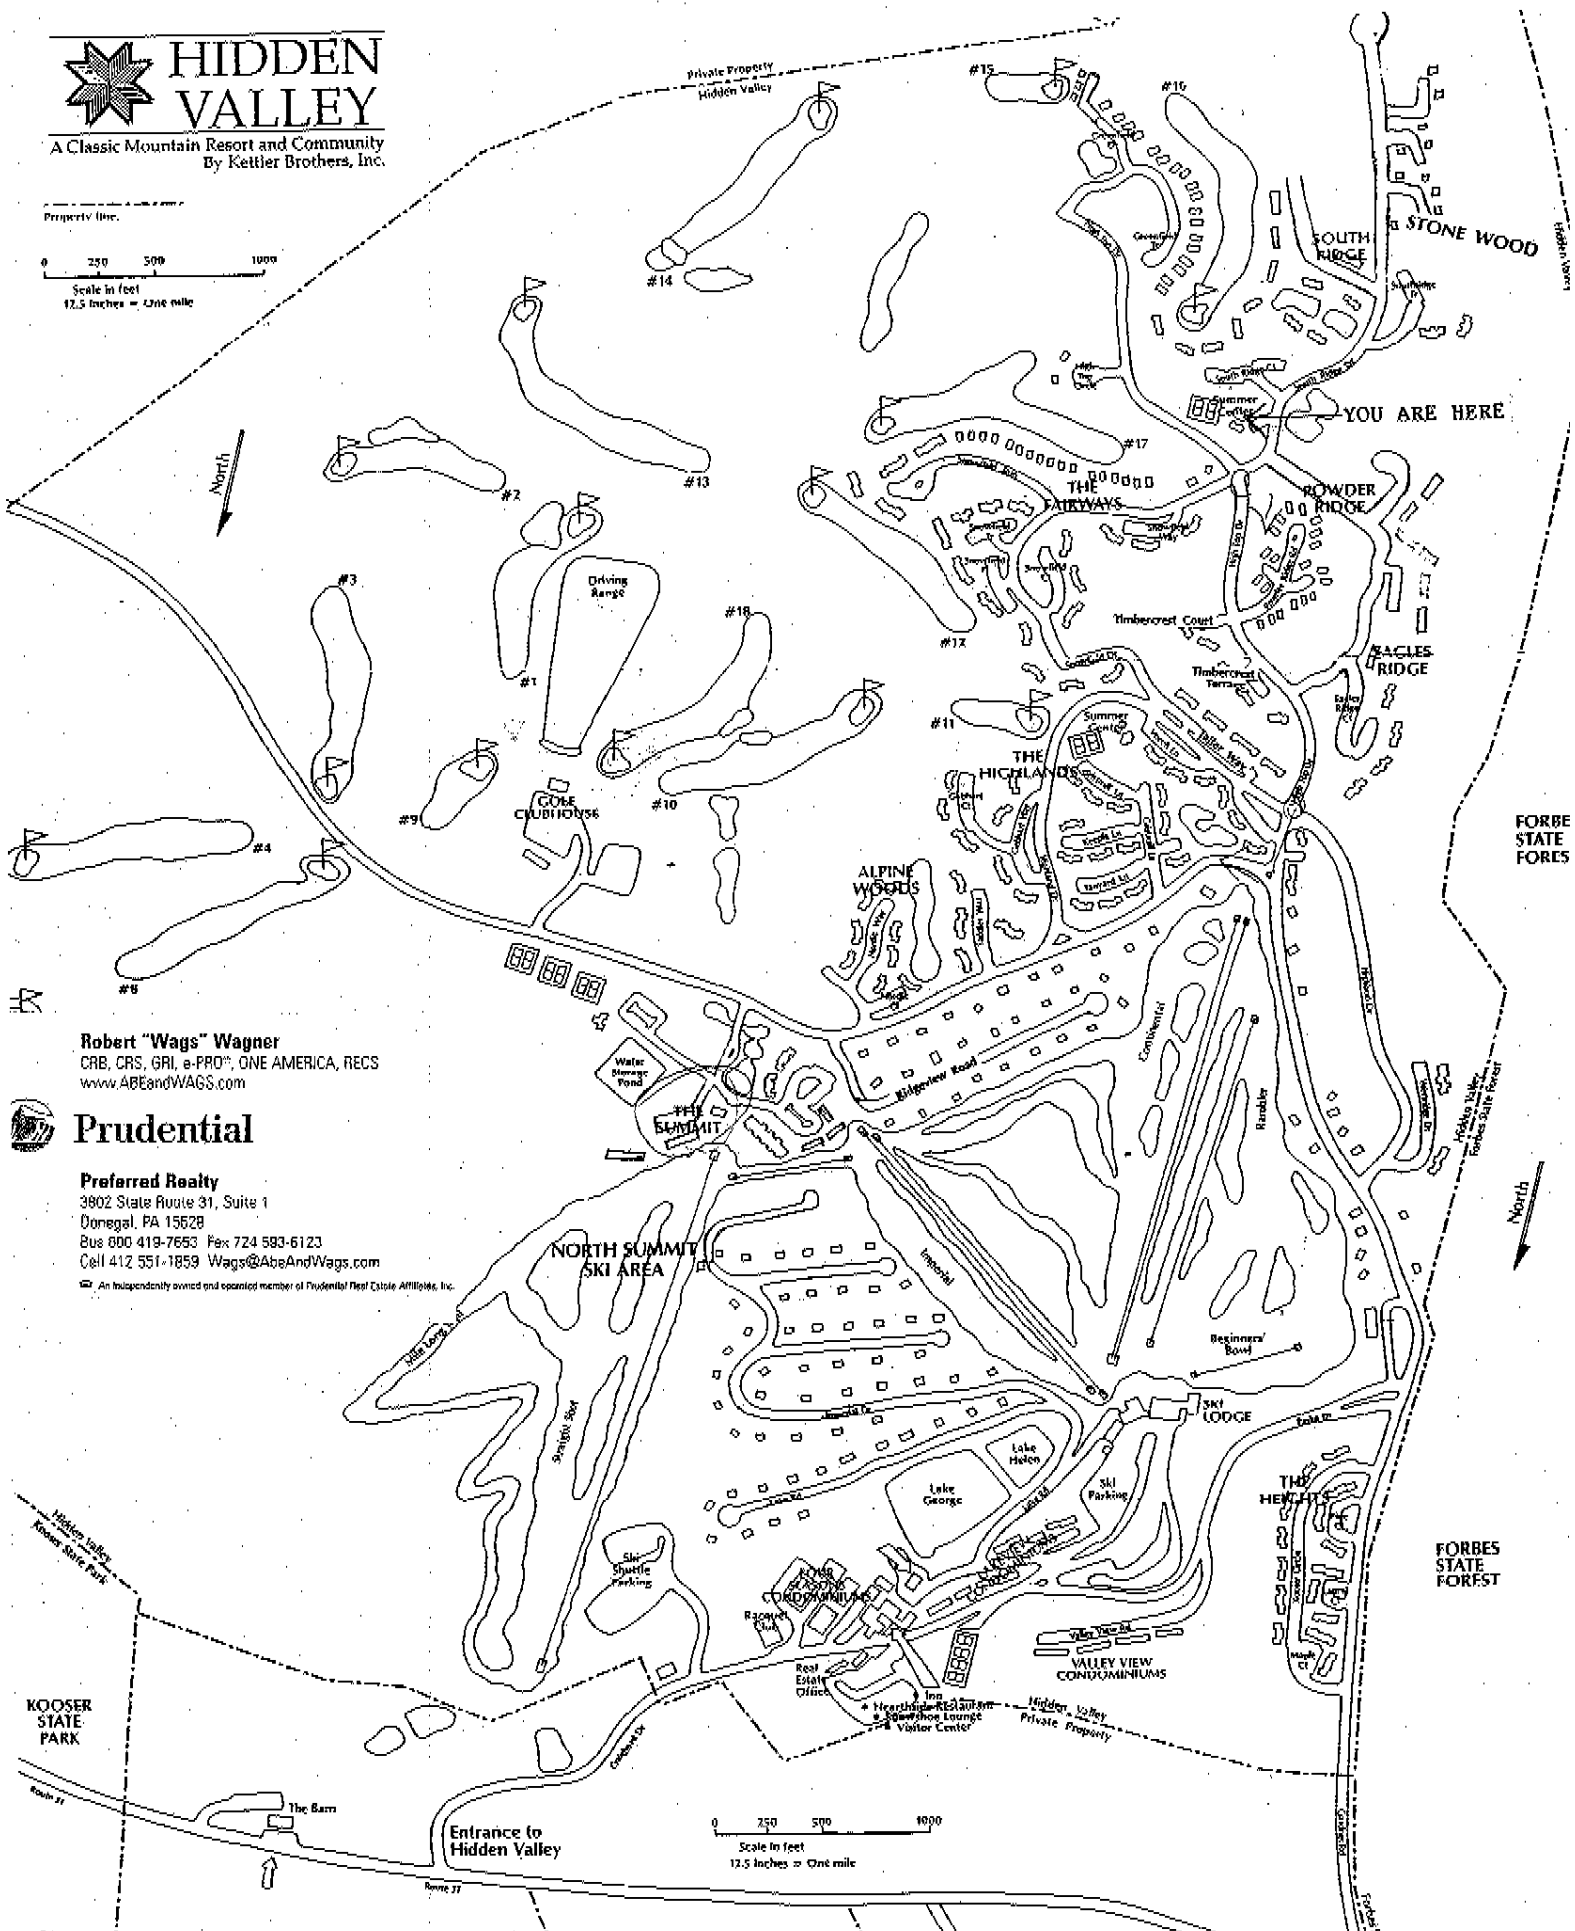

HIDDEN VALLEY

A Classic Mountain Resort and Community
By Kettler Brothers, Inc.

Robert "Wags" Wagner
CRE, CRS, GRI, a-PRO®, ONE AMERICA, RECS
www.ABEandWAGS.com

Prudential

Preferred Realty
3802 State Route 31, Suite 1
Donnegal, PA 15529
Bus 600 419-7653 Fax 724 583-6123
Cell 412 551-1859 Wags@AbeAndWags.com

KOOSER STATE PARK

Entrance to Hidden Valley

FORBES STATE FOREST